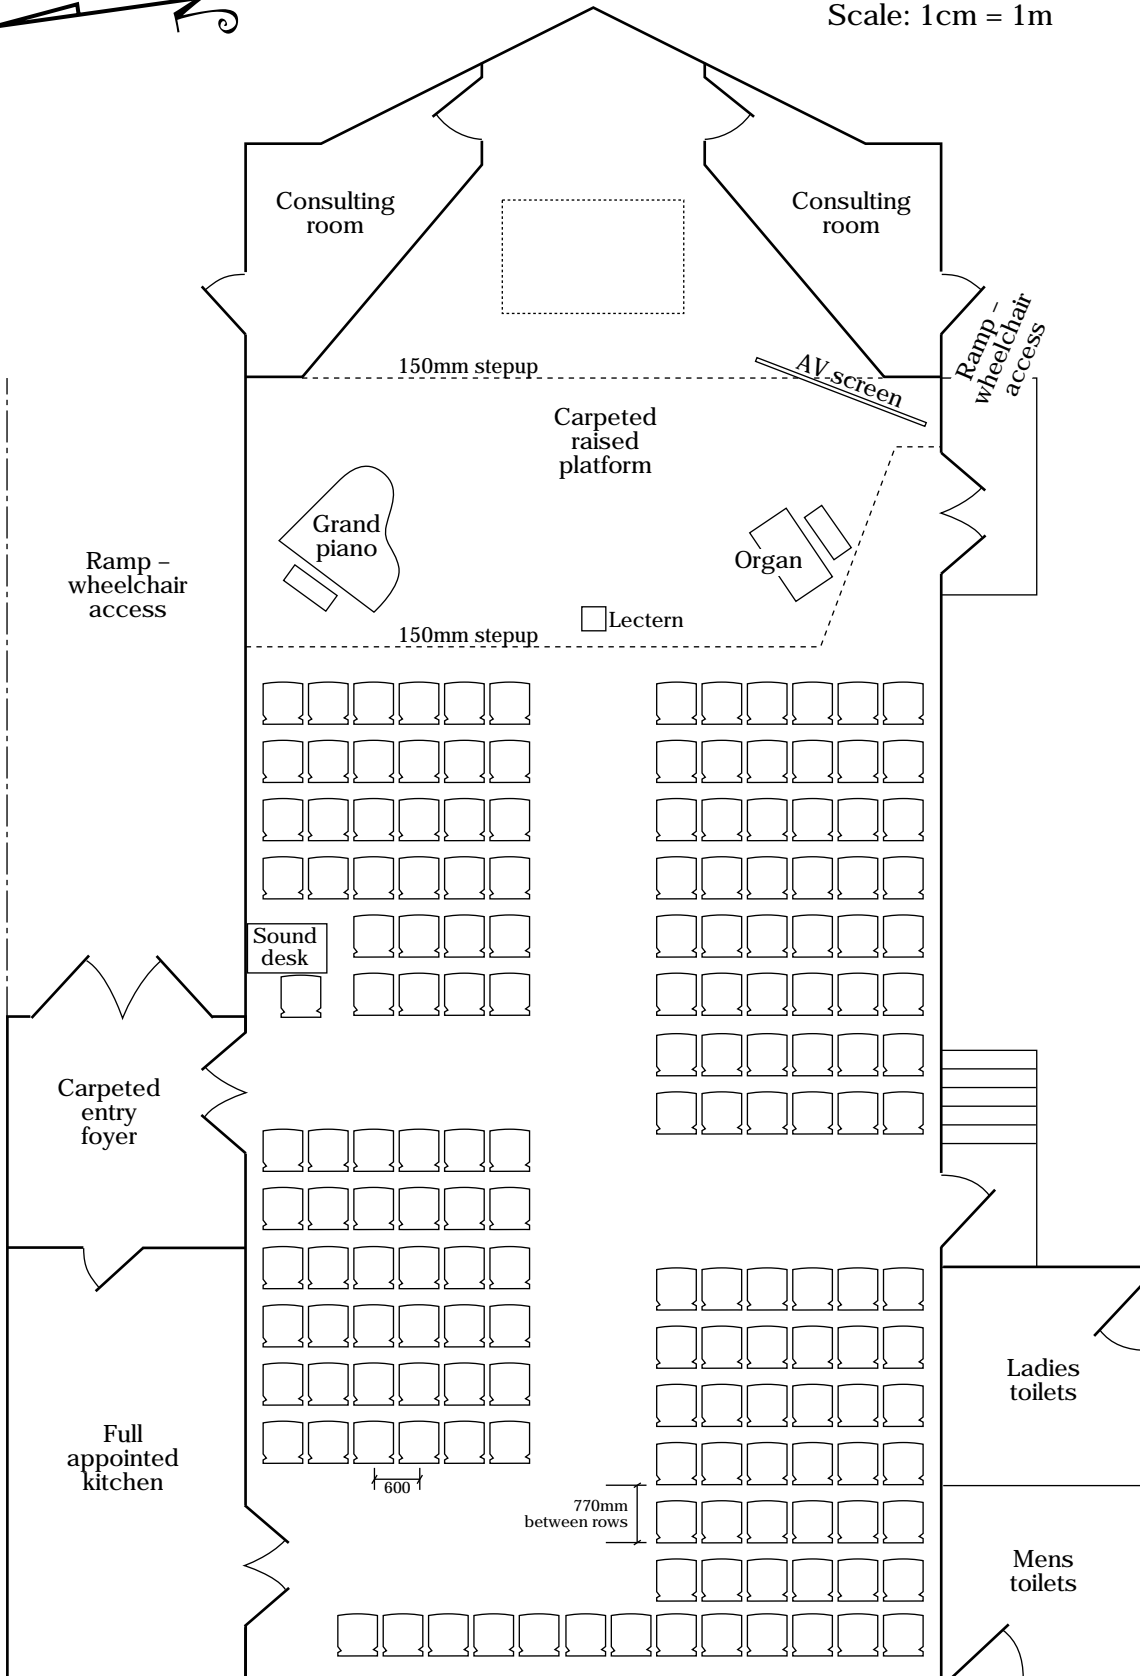

4 Renown Street, Burwood

Melways Ref. 61:D6

Scale: 1cm = 1m

Theatre style seating for at least 165
(There are currently approx 70 padded, fabric covered chairs.
Seating a larger no. will require hiring additional chairs.)

Carpark for approx. 30 vehicles